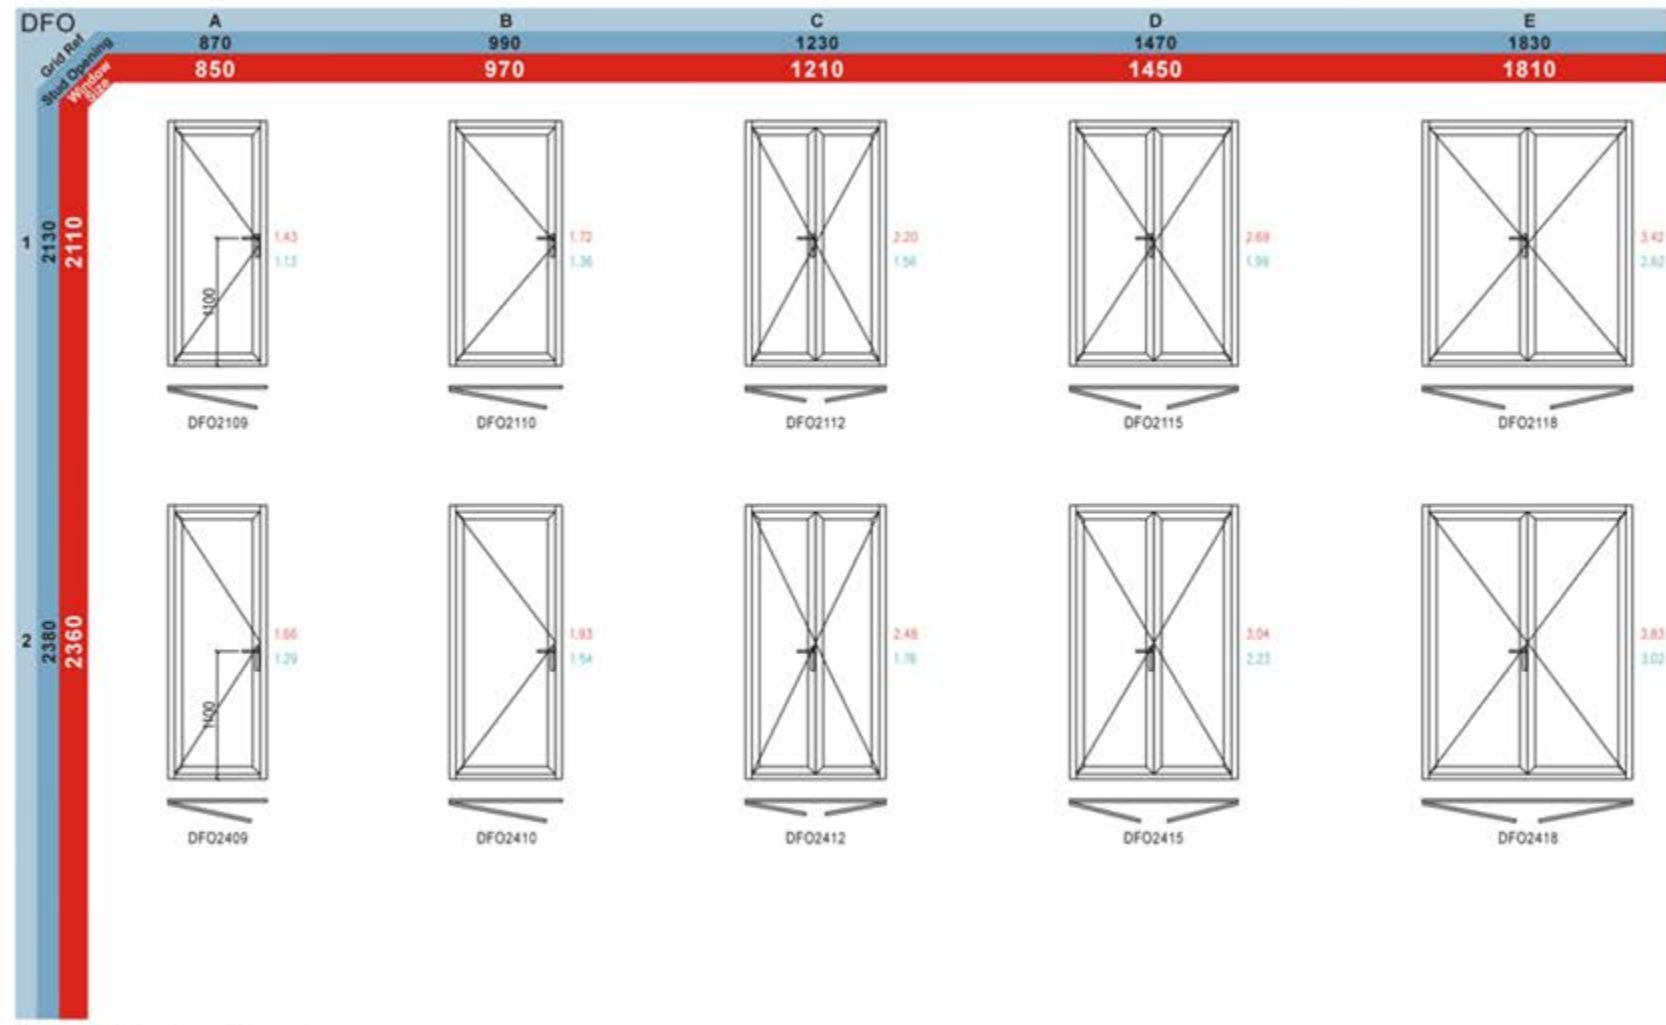

All glass is 4/12/4 clear unless stated otherwise

All glass is 4/12/4 clear unless stated otherwise